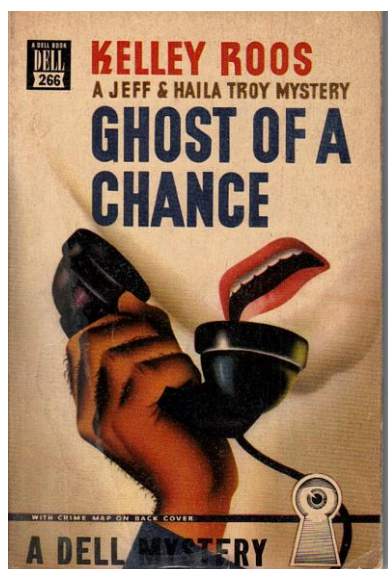

Payment can be made by bank transfer, PayPal or bank/personal cheque in Australian dollars.

To order please email the catalogue item numbers and/or titles to Gaslight Books. Bank deposit/PayPal details will be supplied with invoice. Books are sent via Australia Post with tracking. However please let me know if you would like extra insurance cover. Thanks. Gayle Lovett

ABN 30 925 379 292

THIS CATALOGUE features crime fiction (predominately) published by New York publisher Dell during 1942 to 1960. Apart from publishing some marvellous vintage crime fiction (American-style) Dell was famous for their series of back covers which featured a map of the scene of the crime – known as map backs.

The cover art for Dells can be found at <http://bookscans.com/Publishers/dell/dell.htm>

*These books are from the collection of noted Australian collector Graeme Flanagan who passed away on 21 February 2015. Amongst many other writings, Graeme authored **The Australian Vintage Paperback Guide** (Gryphon Books, 1994) a ground-breaking survey of local publishing. Graeme also collected private eye fiction and vintage paperbacks for their cover art by his favourite artists.*

A note on condition: on the whole these are in very good to near fine condition, with a few I would class as Fine. Most have been read at some stage in their life and have a crease down the cover alongside the spine.

All books in this catalogue are $10 each